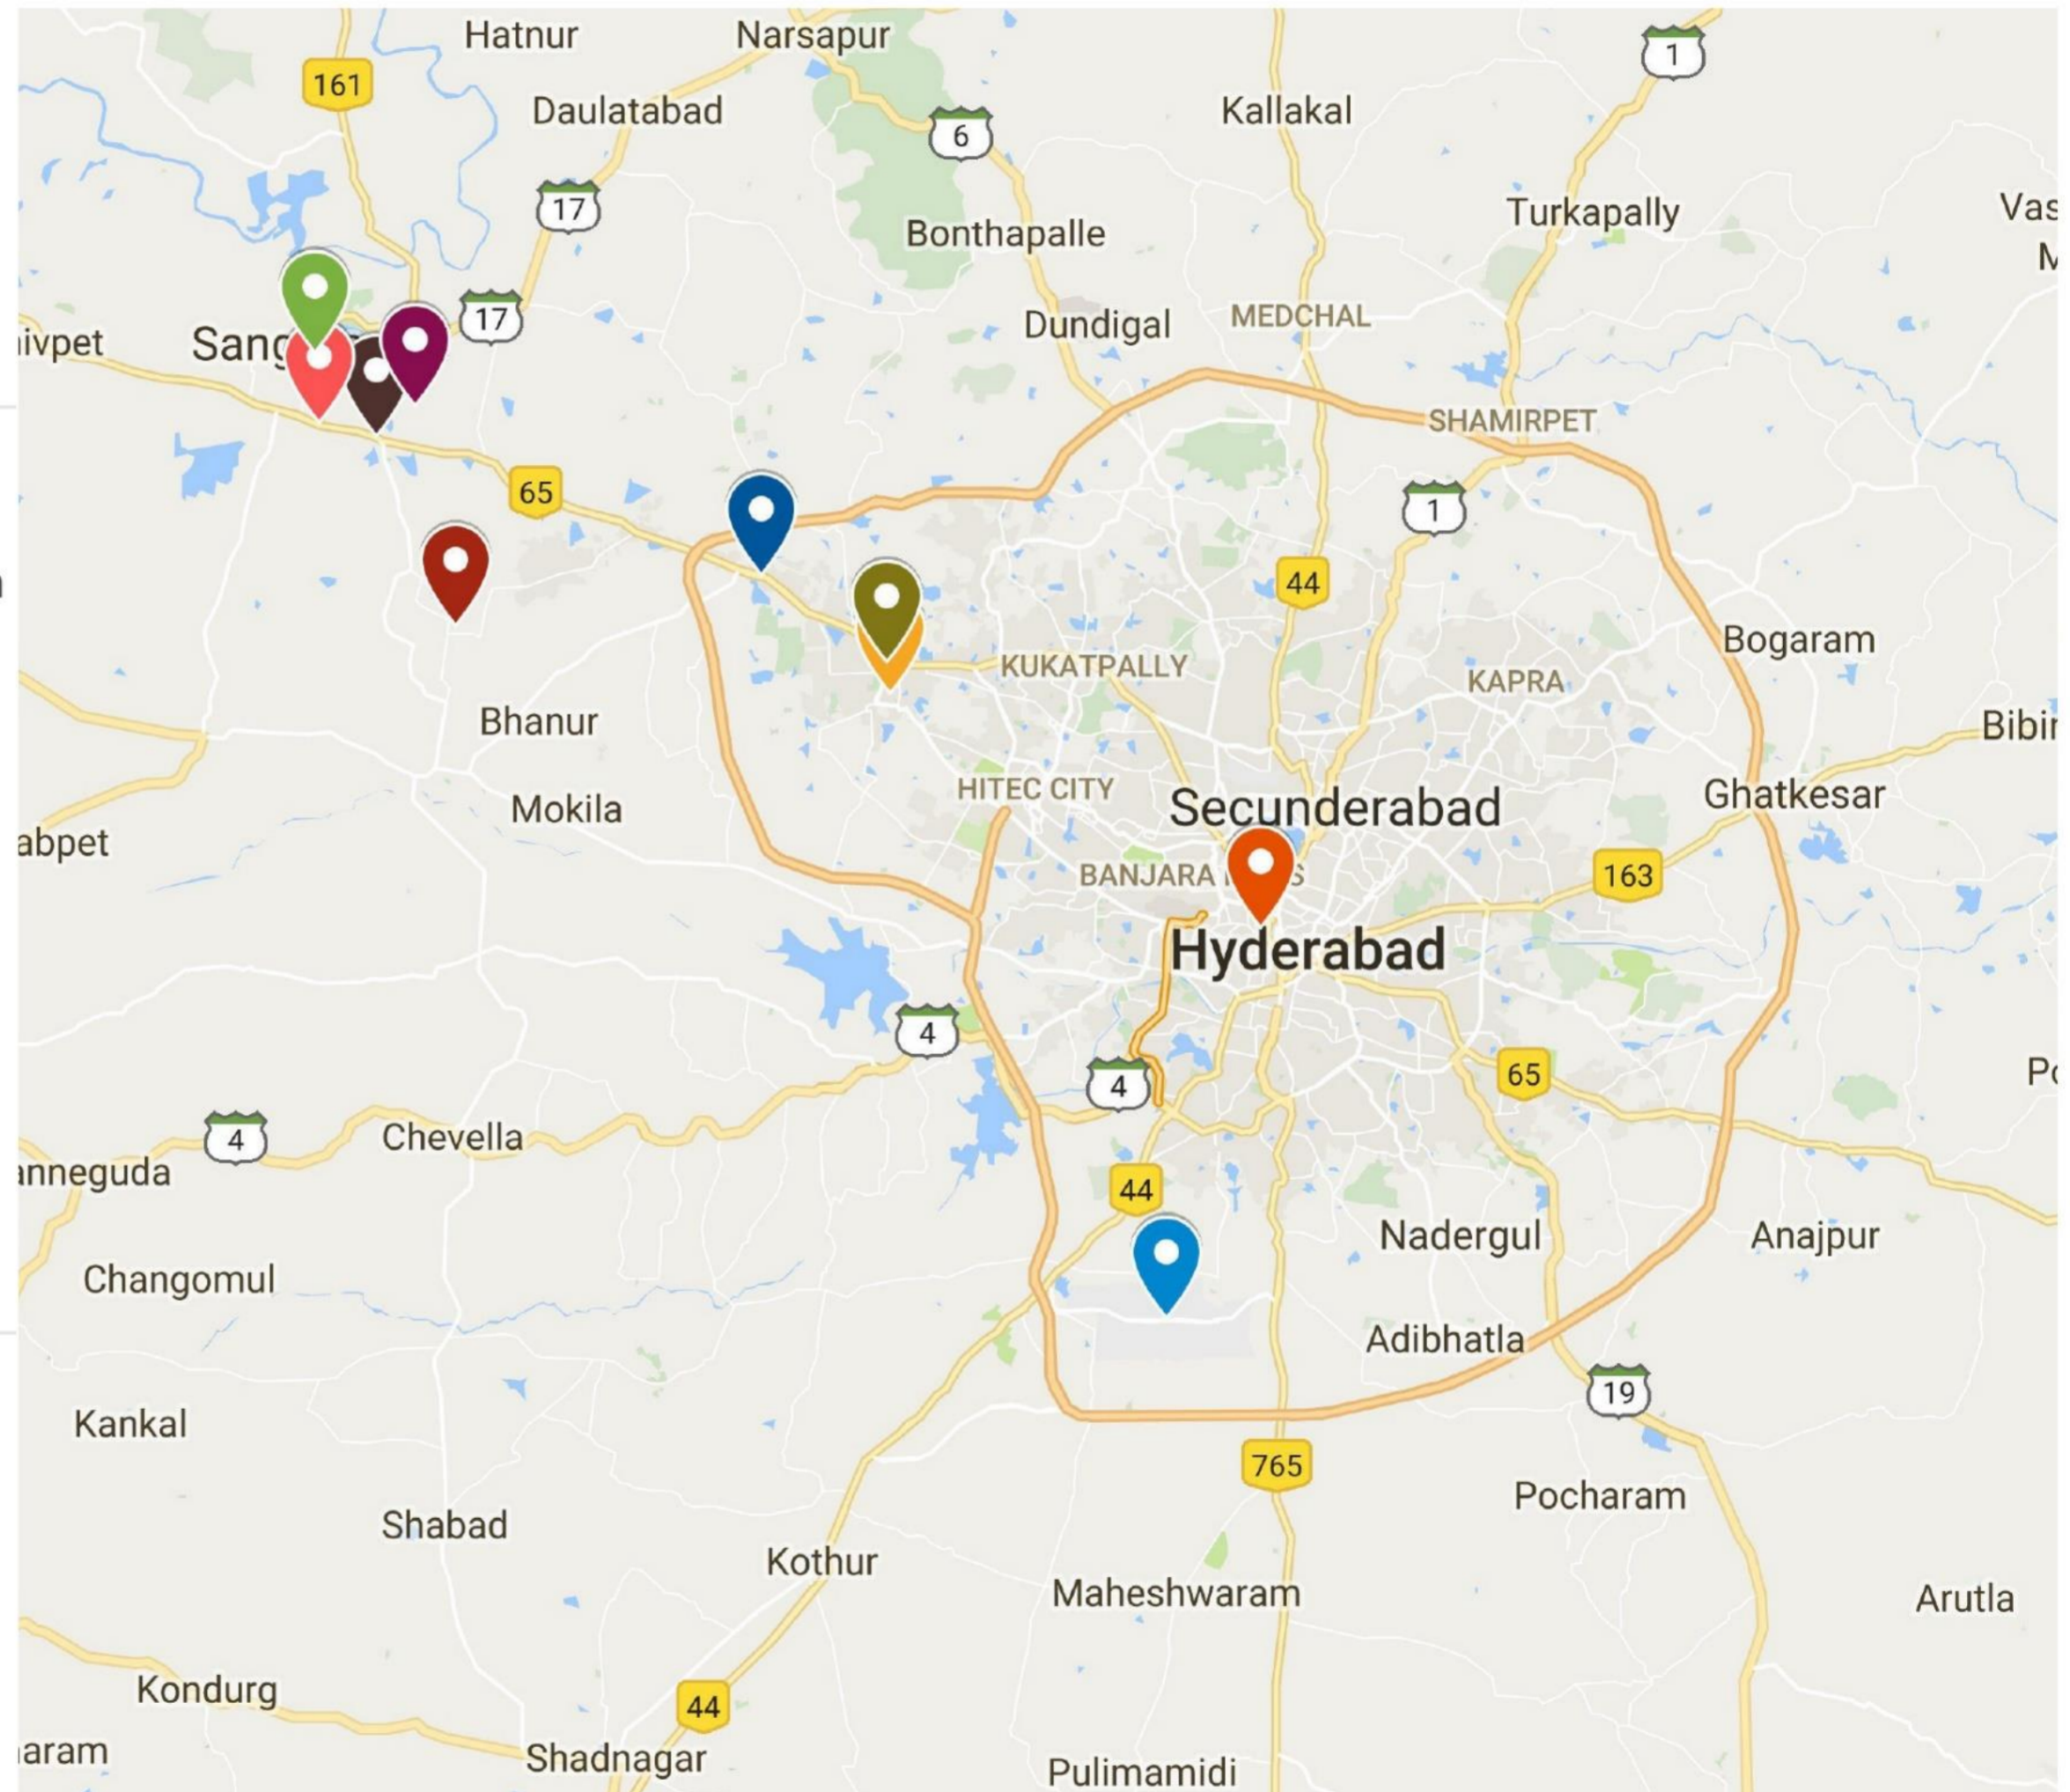

How to Reach IIT H Permanent campus from Railway Station/Airport

If you are coming from Hyderabad/Secundarabad Railway Station:

- Take city bus to Patancheru (No. 219 or 226 from Secundarabad Railway Station or No. 218 or 225) from Hyderabad Railway Station. The journey takes about 1.5 Hour
 - Patancheru is about 18 km from IIT-Hyderabad
 - By sharing Auto you can reach IITH kandi (or)
 - At Patancheru Bus Station board an ordinary bus towards Kandi (Request to stop in front of IITH) and board IITH auto near the entrance to reach the academic building (or)
 - From Kandi - IITH college buses will be running every 30mins

If you are coming from Pune/Mumbai on NH-65, ask the conductor to stop the bus at Sangareddy Bus Stand

Navigation for M.Des Interview Candidates

Campuses

-  Kandi Campus
-  ODF Hostels

Stations

-  Hyderabad Railway Station
-  Lingampally Railway Station
-  BHEL Circle Bus Station
-  Patancheru Bus Stand
-  Kandi Square
-  Sangareddy Crossroad
-  Sangareddy Bus Stand
-  RGI Airport

3. Download App for IIT Hyderabad (ODF-Kandi)Bus Timings:

<https://play.google.com/store/apps/details?id=com.instcoop.coop&hl=en>

4. Kandi-Patancheru Bus Stand-BHEL Circle-Lingampally Bus Timings

Bus No.	From	To	Bus No.	From	To
	Lingampally	IITH Kandi		IITH Kandi	Lingampally
1	09.45 AM	10.45 AM	2	11.30 AM	12.30 PM
2	01.15 PM	02.15 PM	1	01.15 PM	02.15 PM
1	03.00 PM	04.00 PM	2	02.45 PM	03.45 PM
2	05.00 PM	06.00 PM	1	05.45 PM	06.45 PM
1	07.15 PM	08.15 PM	2	07.00 PM	08.00 PM
2	10.15 PM	11.15 PM	1	08.45 PM	09.45 PM